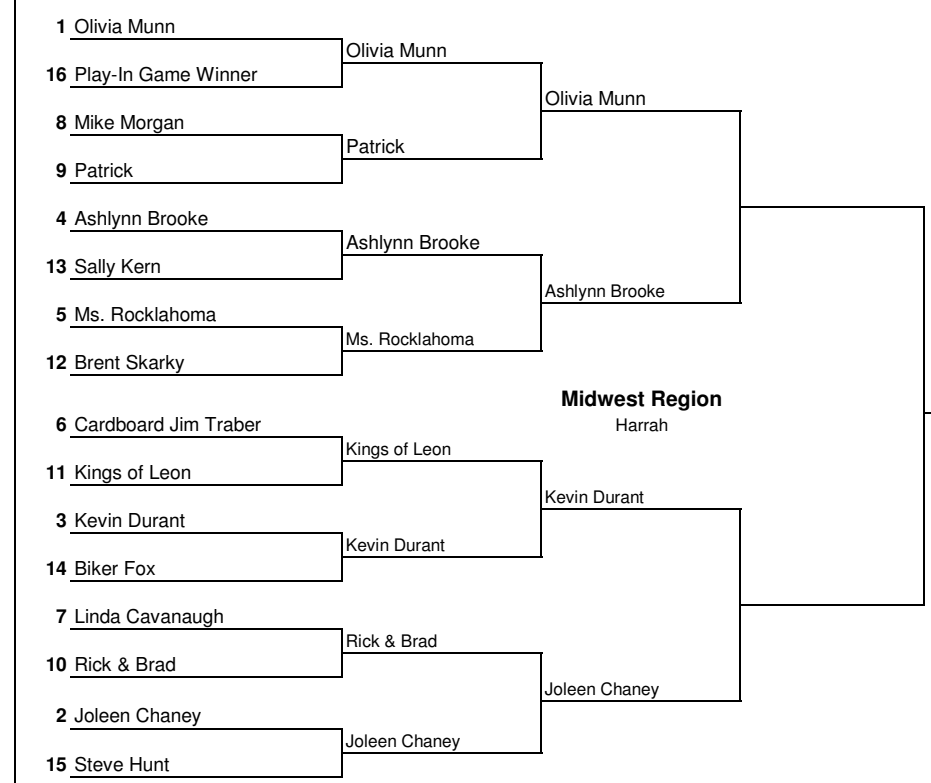

First Round	Field of 32	Sweet 16	Elite 8	Final 4	Championship	Championship	Final 4	Elite 8	Sweet 16	Field of 32	First Round
Mar. 8 - Mar. 18	Mar. 22 - Mar. 25	March 29 - April 01	April 5 - April 8	April 12 - April 13	April 14-15	April 14-15	April 12 - April 13	April 5 - April 8	March 30 - April 02	Mar. 22 - Mar. 25	Mar. 8 - Mar. 18

CHAMPION

Play In Game:
Ghost of Ed Gaylord vs. Ghost of Oral Roberts
March 2 -4