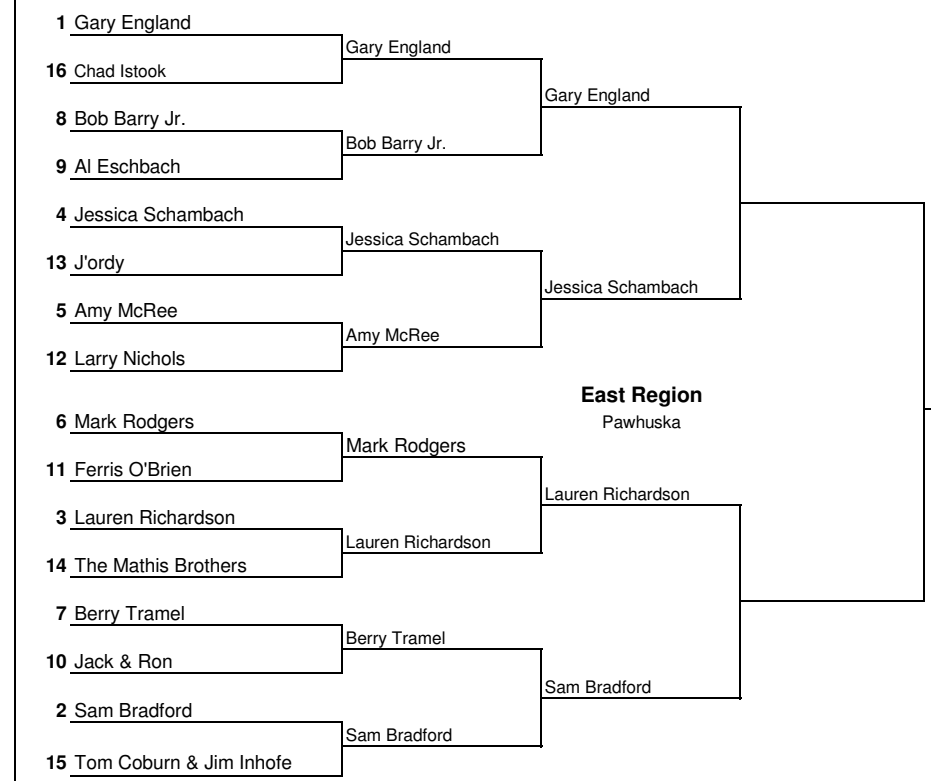

First Round	Field of 32	Sweet 16	Elite 8	Final 4	Championship	Championship	Final 4	Elite 8	Sweet 16	Field of 32	First Round
Mar. 8 - Mar. 18	Mar. 22 - Mar. 25	March 29 - April 01	April 5 - April 8	April 12 - April 13	April 14-15	April 14-15	April 12 - April 13	April 5 - April 8	March 30 - April 02	Mar. 22 - Mar. 25	Mar. 8 - Mar. 18

CHAMPION

Play In Game:
Ghost of Ed Gaylord vs. Ghost of Oral Roberts
March 2 -4