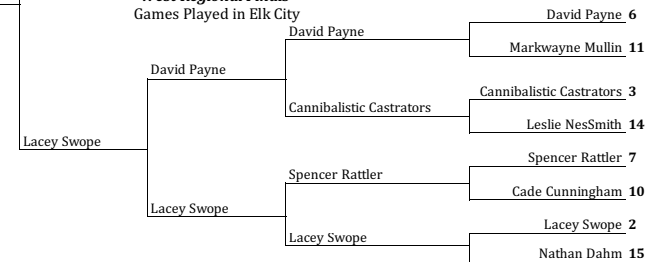

First Round    Field of 32    Sweet 16    Elite 8    Final 4    Championship    Championship    Final 4    Elite 8    Sweet 16    Field of 32    First Round

**Northeast Regional Finals**  
Games played in Broken Arrow

**Southeast Regional Finals**  
Games played in McAlester

**FINAL FOUR**  
EDMOND, OK  
4/1/21 - 4/5/21

**West Regional Finals**  
Games Played in Elk City

**Midwest Regional Finals**  
Games played in Ardmore