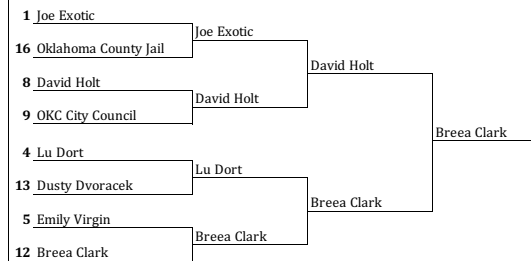

First Round    Field of 32    Sweet 16    Elite 8    Final 4    Championship    Championship    Final 4    Elite 8    Sweet 16    Field of 32    First Round

**Northeast Regional Finals**  
Games played in Broken Arrow

**Southeast Regional Finals**  
Games played in McAlester

**FINAL FOUR**  
EDMOND, OK  
4/1/21 - 4/5/21

**West Regional Finals**  
Games Played in Elk City

**Midwest Regional Finals**  
Games played in Ardmore