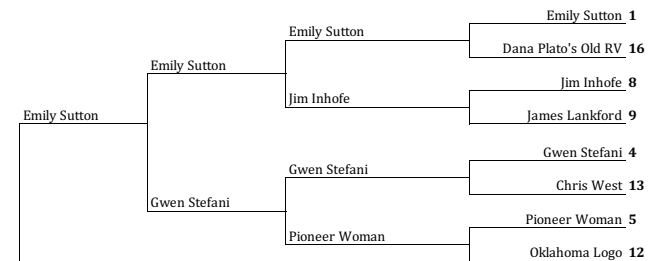

First Round    Field of 32    Sweet 16    Elite 8    Final 4    Championship    Championship    Final 4    Elite 8    Sweet 16    Field of 32    First Round

**Northeast Regional Finals**  
Games played in Broken Arrow

**Southeast Regional Finals**  
Games played in McAlester

**FINAL FOUR**  
EDMOND, OK  
4/1/21 - 4/5/21

**West Regional Finals**  
Games Played in Elk City

**Midwest Regional Finals**  
Games played in Ardmore