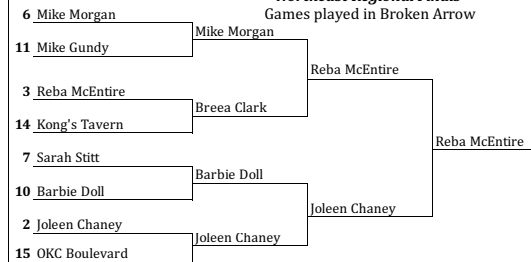

First Round    Field of 32    Sweet 16    Elite 8    Final 4    Championship    Championship    Final 4    Elite 8    Sweet 16    Field of 32    First Round

**Northeast Regional Finals**  
Games played in Broken Arrow

**Southeast Regional Finals**  
Games played in McAlester

**FINAL FOUR**  
EDMOND, OK  
4/1/21 - 4/5/21

**West Regional Finals**  
Games Played in Elk City

**Midwest Regional Finals**  
Games played in Ardmore