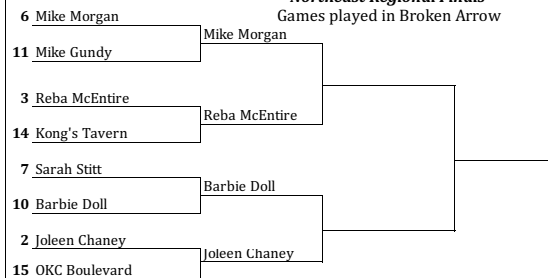

First Round Field of 32 Sweet 16 Elite 8 Final 4 Championship Championship Final 4 Elite 8 Sweet 16 Field of 32 First Round

Northeast Regional Finals
Games played in Broken Arrow

Southeast Regional Finals
Games played in McAlester

FINAL FOUR
EDMOND, OK
4/1/21 - 4/5/21

West Regional Finals
Games Played in Elk City

Midwest Regional Finals
Games played in Ardmore