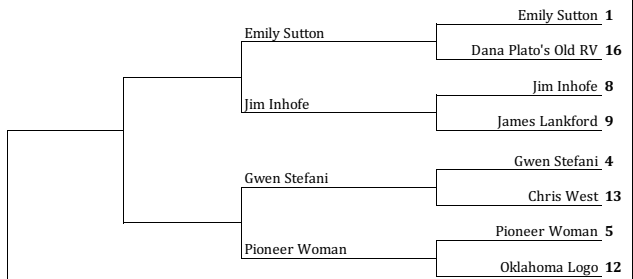

First Round Field of 32 Sweet 16 Elite 8 Final 4 Championship Championship Final 4 Elite 8 Sweet 16 Field of 32 First Round

Northeast Regional Finals
Games played in Broken Arrow

Southeast Regional Finals
Games played in McAlester

FINAL FOUR
EDMOND, OK
4/1/21 - 4/5/21

West Regional Finals
Games Played in Elk City

Midwest Regional Finals
Games played in Ardmore