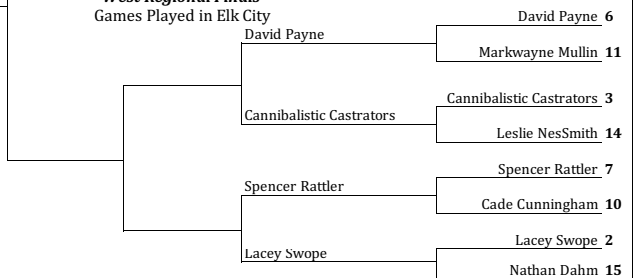

First Round Field of 32 Sweet 16 Elite 8 Final 4 Championship Championship Final 4 Elite 8 Sweet 16 Field of 32 First Round

Northeast Regional Finals
Games played in Broken Arrow

Southeast Regional Finals
Games played in McAlester

FINAL FOUR
EDMOND, OK
4/1/21 - 4/5/21

West Regional Finals
Games Played in Elk City

Midwest Regional Finals
Games played in Ardmore