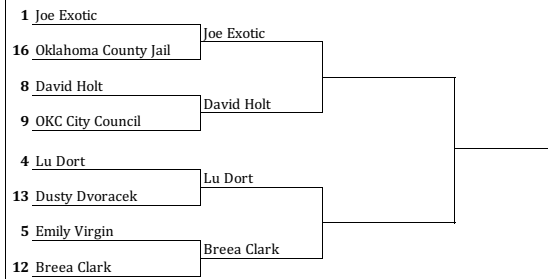

First Round Field of 32 Sweet 16 Elite 8 Final 4 Championship Championship Final 4 Elite 8 Sweet 16 Field of 32 First Round

Northeast Regional Finals
Games played in Broken Arrow

Southeast Regional Finals
Games played in McAlester

FINAL FOUR
EDMOND, OK
4/1/21 - 4/5/21

West Regional Finals
Games Played in Elk City

Midwest Regional Finals
Games played in Ardmore