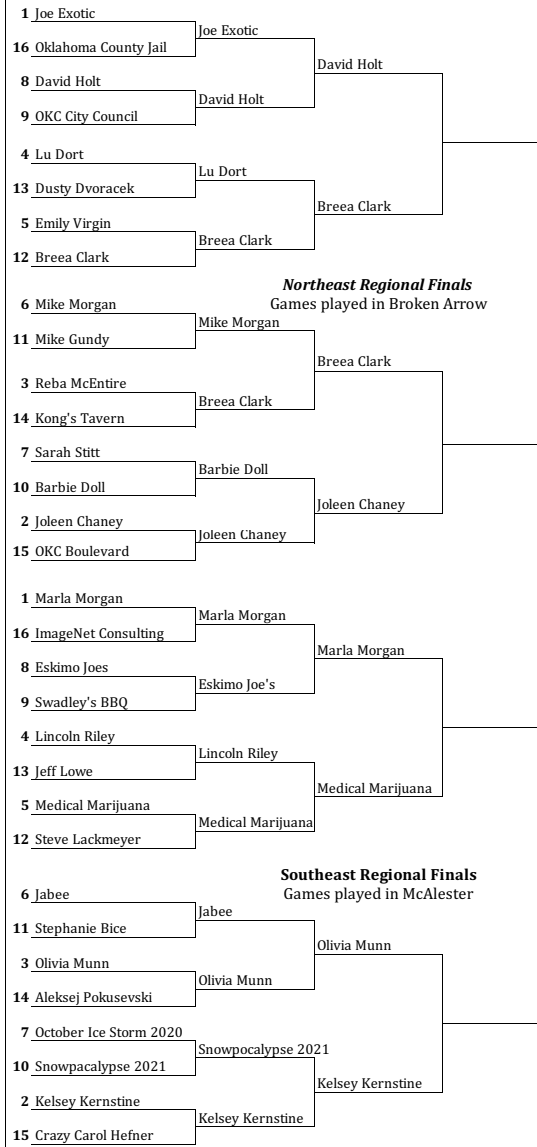

First Round Field of 32 Sweet 16 Elite 8 Final 4 Championship Championship Final 4 Elite 8 Sweet 16 Field of 32 First Round

FINAL FOUR
EDMOND, OK
4/1/21 - 4/5/21

The
Lost
Ogle
.com