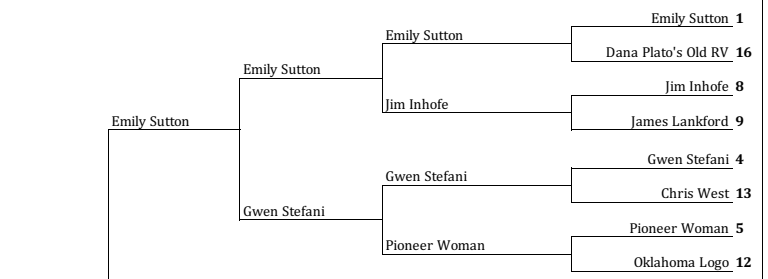

First Round Field of 32 Sweet 16 Elite 8 Final 4 Championship Championship Final 4 Elite 8 Sweet 16 Field of 32 First Round

Northeast Regional Finals
Games played in Broken Arrow

Southeast Regional Finals
Games played in McAlester

FINAL FOUR
EDMOND, OK
4/1/21 - 4/5/21

West Regional Finals
Games Played in Elk City

Midwest Regional Finals
Games played in Ardmore