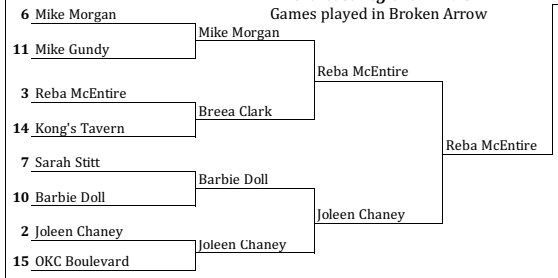

First Round Field of 32 Sweet 16 Elite 8 Final 4 Championship Championship Final 4 Elite 8 Sweet 16 Field of 32 First Round

Northeast Regional Finals
Games played in Broken Arrow

Southeast Regional Finals
Games played in McAlester

FINAL FOUR
EDMOND, OK
4/1/21 - 4/5/21

West Regional Finals
Games Played in Elk City

Midwest Regional Finals
Games played in Ardmore