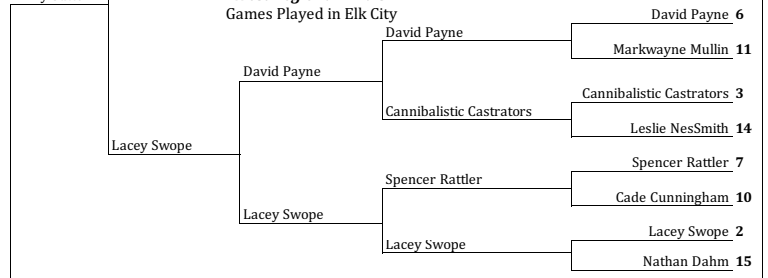

First Round Field of 32 Sweet 16 Elite 8 Final 4 Championship Championship Final 4 Elite 8 Sweet 16 Field of 32 First Round

Northeast Regional Finals
Games played in Broken Arrow

Southeast Regional Finals
Games played in McAlester

FINAL FOUR
EDMOND, OK
4/1/21 - 4/5/21

West Regional Finals
Games Played in Elk City

Midwest Regional Finals
Games played in Ardmore