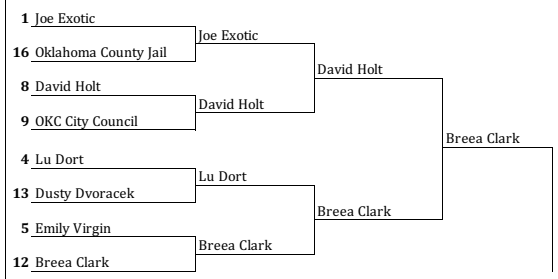

First Round Field of 32 Sweet 16 Elite 8 Final 4 Championship Championship Final 4 Elite 8 Sweet 16 Field of 32 First Round

Northeast Regional Finals
Games played in Broken Arrow

Southeast Regional Finals
Games played in McAlester

FINAL FOUR
EDMOND, OK
4/1/21 - 4/5/21

West Regional Finals
Games Played in Elk City

Midwest Regional Finals
Games played in Ardmore