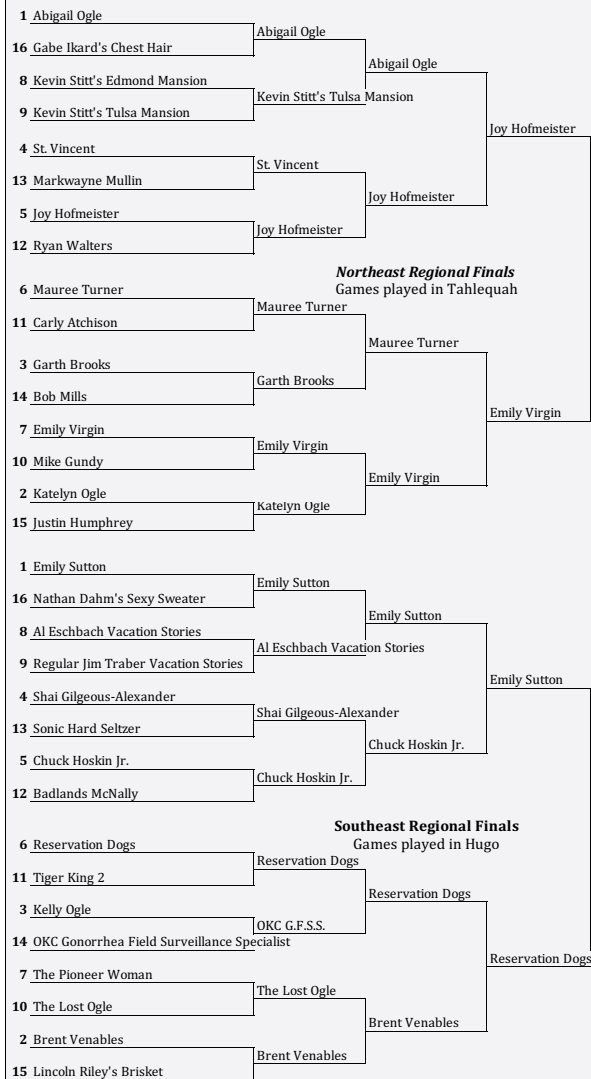

First Round Field of 32 Sweet 16 Elite 8 Final 4 Championship Championship Final 4 Elite 8 Sweet 16 Field of 32 First Round

FINAL FOUR
Shawnee, OK

CHAMPION

- Joleen Chaney 1
- Crazy Carol Hefner 16
- Frontier City Short-Shorts Hero 8
- Water Delivery Hero 9
- Frontier City Water Delivery Hero 9
- Josh Giddey 4
- Spaulding Hefner 13
- Damon Lane 5
- Norman Bear 12
- David Payne 6
- Abby Broyles 11
- Carrie Underwood 3
- Collins Peck 14
- Darci Lynne Farmer 7
- Paw Paw Rod 10
- Mountain Lions 2
- Mike Hunter 15
- Breea Clark 1
- Kelly Lynn 16
- The Gathering Place Coffee Co 8
- The Gathering Place 9
- Reba McEntire 4
- Red Neck Yacht Club 13
- Milk Bottle Building 5
- Mayor McSelfie 12
- Braum's 6
- Del Rancho 11
- Mike & Marla Morgan 3
- Brad & Michelle Boles 14
- Bill Hader 7
- Storme Jones 10
- Lacey Swope 2
- Jackson Lahmeyer 15