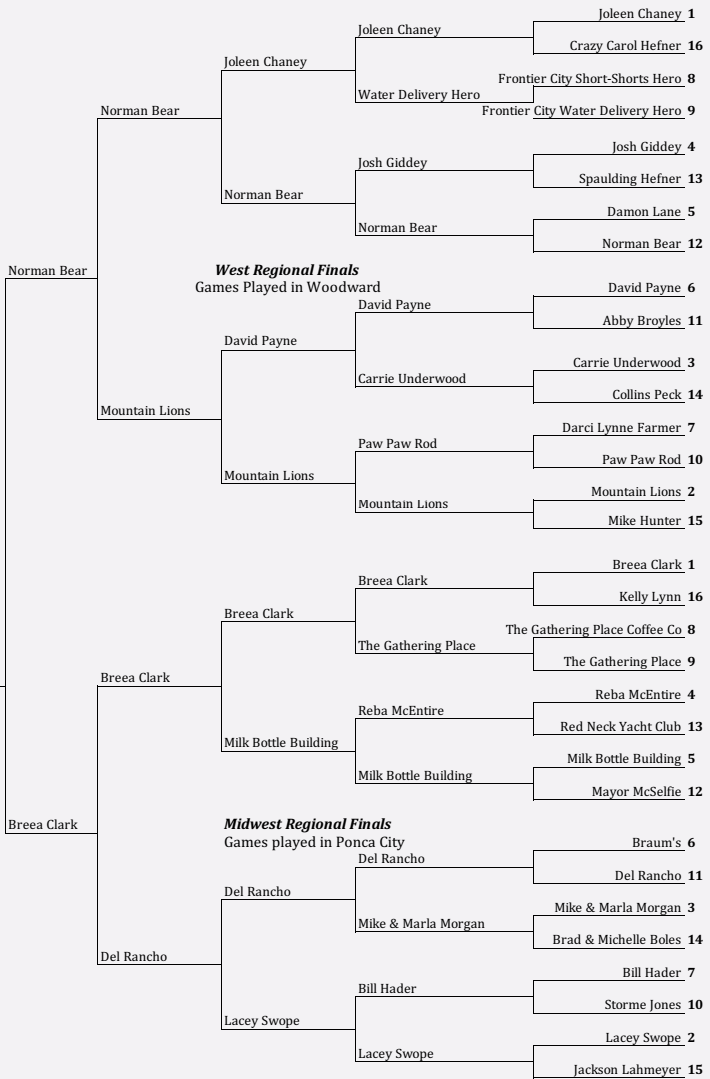

First Round Field of 32 Sweet 16 Elite 8 Final 4 Championship Championship Final 4 Elite 8 Sweet 16 Field of 32 First Round

FINAL FOUR
Shawnee, OK

CHAMPION

- Joleen Chaney 1
- Crazy Carol Hefner 16
- Frontier City Short-Shorts Hero 8
- Water Delivery Hero 9
- Frontier City Water Delivery Hero 9
- Josh Giddey 4
- Spaulding Hefner 13
- Damon Lane 5
- Norman Bear 12
- David Payne 6
- Abby Broyles 11
- Carrie Underwood 3
- Collins Peck 14
- Darci Lynne Farmer 7
- Paw Paw Rod 10
- Mountain Lions 2
- Mike Hunter 15
- Breea Clark 1
- Kelly Lynn 16
- The Gathering Place Coffee Co 8
- The Gathering Place 9
- Reba McEntire 4
- Red Neck Yacht Club 13
- Milk Bottle Building 5
- Mayor McSelfie 12
- Braum's 6
- Del Rancho 11
- Mike & Marla Morgan 3
- Brad & Michelle Boles 14
- Bill Hader 7
- Storme Jones 10
- Lacey Swope 2
- Jackson Lahmeyer 15