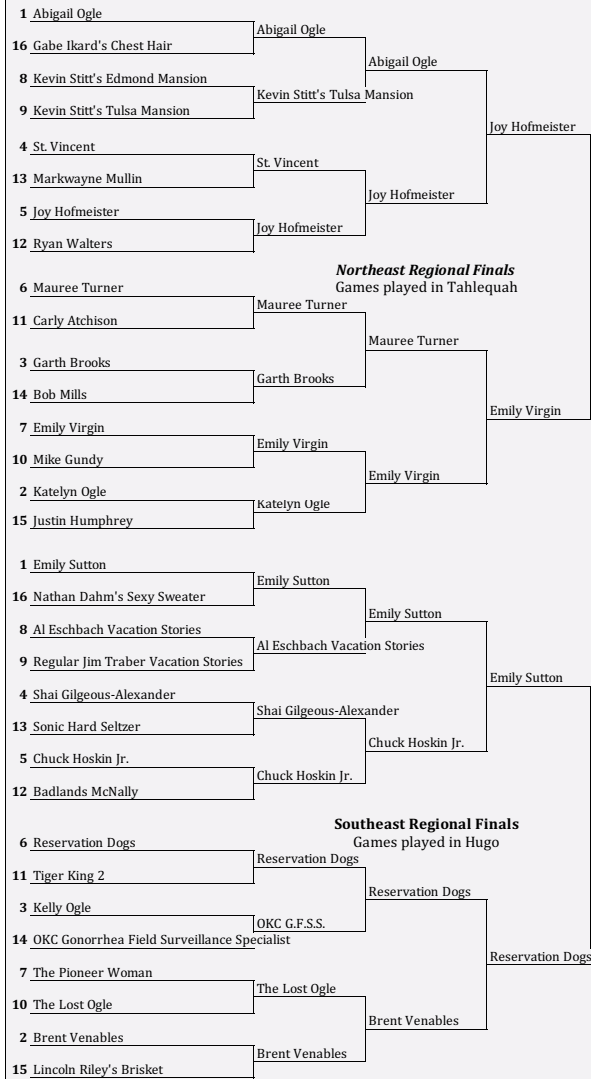

First Round Field of 32 Sweet 16 Elite 8 Final 4 Championship Championship Final 4 Elite 8 Sweet 16 Field of 32 First Round

FINAL FOUR
Shawnee, OK

CHAMPION

- Joleen Chaney 1
- Crazy Carol Hefner 16
- Frontier City Short-Shorts Hero 8
- Water Delivery Hero 9
- Frontier City Water Delivery Hero 9
- Josh Giddey 4
- Spaulding Hefner 13
- Damon Lane 5
- Norman Bear 12
- David Payne 6
- Abby Broyles 11
- Carrie Underwood 3
- Collins Peck 14
- Darci Lynne Farmer 7
- Paw Paw Rod 10
- Mountain Lions 2
- Mike Hunter 15
- Breea Clark 1
- Kelly Lynn 16
- The Gathering Place Coffee Co 8
- The Gathering Place 9
- Reba McEntire 4
- Red Neck Yacht Club 13
- Milk Bottle Building 5
- Mayor McSelfie 12
- Braum's 6
- Del Rancho 11
- Mike & Marla Morgan 3
- Brad & Michelle Boles 14
- Bill Hader 7
- Storme Jones 10
- Lacey Swope 2
- Jackson Lahmeyer 15